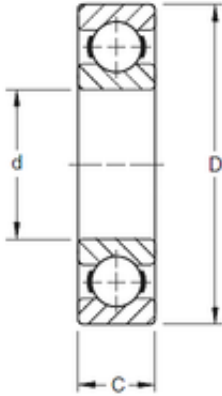

BEARING MANUFACTURING DE MEXICO, S.A.D...

28,575 mm x 53,975 mm x 9,52 mm TIMKEN S11K Single Row Ball Bearings

Bearing No. S11K

Size	28.575x53.975x9.52 mm
Bore Diameter	28,575 mm
Outer Diameter	53,975 mm
Width	9,52 mm
d	28,575 mm
D	53,975 mm
B	9,52 mm
C	9,52 mm
Weight	0,091 Kg
Basic dynamic load rating (C)	11,8 kN

S11K Bearing 2D drawings and 3D CAD models