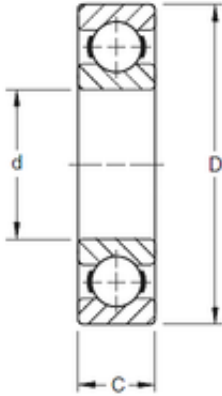

BEARING MANUFACTURING DE MEXICO, S.A.D...

45 mm x 85 mm x 19 mm TIMKEN 209K Single Row Ball Bearings

Bearing No. 209K

Size	45x85x19 mm
Bore Diameter	45 mm
Outer Diameter	85 mm
Width	19 mm
d	45 mm
D	85 mm
B	19 mm
C	19 mm
Weight	0,426 Kg
Basic dynamic load rating (C)	36,3 kN

209K Bearing 2D drawings and 3D CAD models