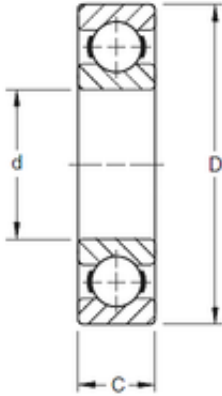

BEARING MANUFACTURING DE MEXICO, S.A.D...

60 mm x 110 mm x 22 mm TIMKEN 212K Single Row Ball Bearings

Bearing No. 212K

Size	60x110x22 mm
Bore Diameter	60 mm
Outer Diameter	110 mm
Width	22 mm
d	60 mm
D	110 mm
B	22 mm
C	22 mm
Weight	0,807 Kg
Basic dynamic load rating (C)	62,1 kN

212K Bearing 2D drawings and 3D CAD models