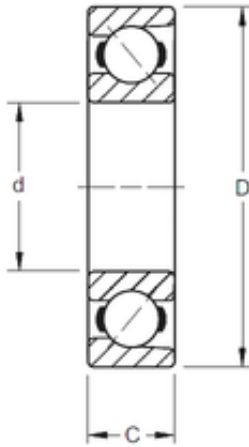

### 30 mm x 90 mm x 23 mm TIMKEN 7406W Angular Contact Ball Bearings

Bearing No. 7406W

Size	30x90x23 mm
Bore Diameter	30 mm
Outer Diameter	90 mm
Width	23 mm
d	30 mm
D	90 mm
B	23 mm
C	23 mm
Angle ( ° )	20 °
Weight	0,957 Kg
Basic dynamic load rating (C)	69 kN

7406W Bearing 2D drawings and 3D CAD models