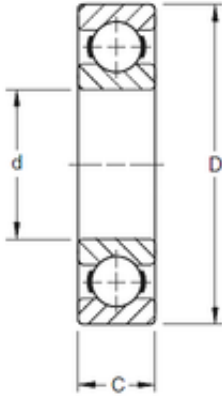

BEARING MANUFACTURING DE MEXICO, S.A.D...

35 mm x 62 mm x 14 mm TIMKEN 9107K Single Row Ball Bearings

Bearing No. 9107K

Size	35x62x14 mm
Bore Diameter	35 mm
Outer Diameter	62 mm
Width	14 mm
d	35 mm
D	62 mm
B	14 mm
C	14 mm
Weight	0,145 Kg
Basic dynamic load rating (C)	18000 kN

9107K Bearing 2D drawings and 3D CAD models