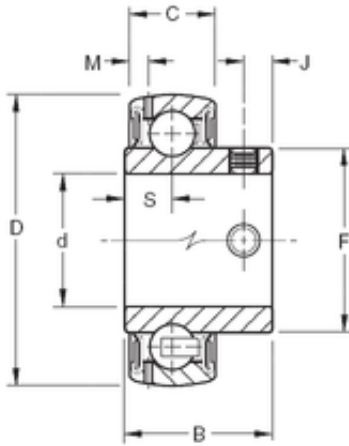

BEARING MANUFACTURING DE MEXICO,S.A.D...

38,1 mm x 80 mm x 39,3 mm TIMKEN GYA108RRB Insert Bearings Spherical OD

Bearing No. GYA108RRB

Size	38.1x80x39.3 mm
Bore Diameter	38,1 mm
Outer Diameter	80 mm
Width	39,3 mm
d	38,1 mm
D	80 mm
B	39,3 mm
C	22 mm
F	52,4 mm
J	7,87 mm
M	4,17 mm
S	11,63 mm
Thread (G)	M8X1,25
Weight	0,56 Kg
Basic dynamic load rating (C)	36 kN

GYA108RRB Bearing 2D drawings and 3D CAD models